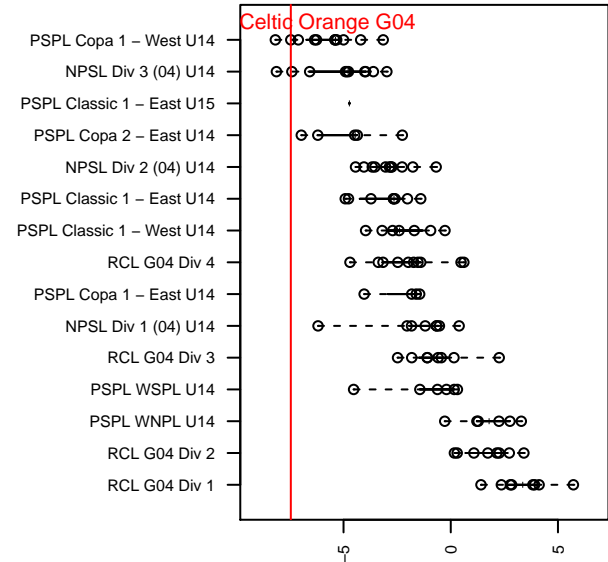

Seattle Celtic Orange G04

Seattle Celtic
 Seattle, WA
 G04 total strength=608
 attack=0.55 defense=0.48
 fall league = PSPL Copa 1 – West U14

alt names used:
 Seattle Celtic G04 Orange

Venues played:
 2017 PSPL Copa 1 – West U14

Seattle Celtic Orange G04
 Dots are actual minus expected GF (blue circles) and GA (red triangles).
 Blue line is smoothed change in attack strength. Red is smoothed change in defense strength.

**attack and defense variance (black dot)
relative to other teams
and top 10 in region**

**attack and defense rating
relative to others at age
and all opponents in last 13 months**

Performance relative to 13 month average

Performance relative to 13 month average

date	home		away		venue	pred.home	pred.away
2017-11-11	Shoreline SC Verrou G04	4	Seattle Celtic Orange G04	1	2017 PSPL Copa 1 – West U14	3.58	0.66
2017-11-05	RSA Elite Gold G04	2	Seattle Celtic Orange G04	0	2017 PSPL Copa 1 – West U14	2.21	0.51
2017-10-28	Seattle Celtic Orange G04	1	SK United G04	1	2017 PSPL Copa 1 – West U14	0.51	1.26
2017-10-21	Silver FC Epic G04	1	Seattle Celtic Orange G04	2	2017 PSPL Copa 1 – West U14	0.95	0.84
2017-10-15	Seattle Celtic Orange G04	1	ISC Gunners C G04	2	2017 PSPL Copa 1 – West U14	0.43	1.79
2017-10-14	Seattle Celtic Orange G04	0	NK Chaos G04	2	2017 PSPL Copa 1 – West U14	0.61	2.76
2017-09-30	Seattle Celtic Orange G04	0	New Millenium FC Vikings G04	6	2017 PSPL Copa 1 – West U14	0.36	6.71
2017-09-23	MRFC White G04	3	Seattle Celtic Orange G04	0	2017 PSPL Copa 1 – West U14	1.49	0.68
2017-09-16	TC United White G04	3	Seattle Celtic Orange G04	0	2017 PSPL Copa 1 – West U14	2.81	0.30
2017-09-09	Seattle Celtic Orange G04	2	West Narrows FC Blue G04	1	2017 PSPL Copa 1 – West U14	2.11	1.43