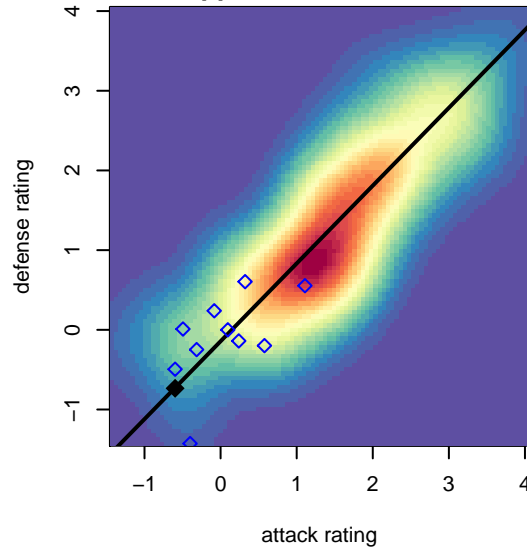

**attack and defense rating
relative to others at age
and all opponents in last 13 months**