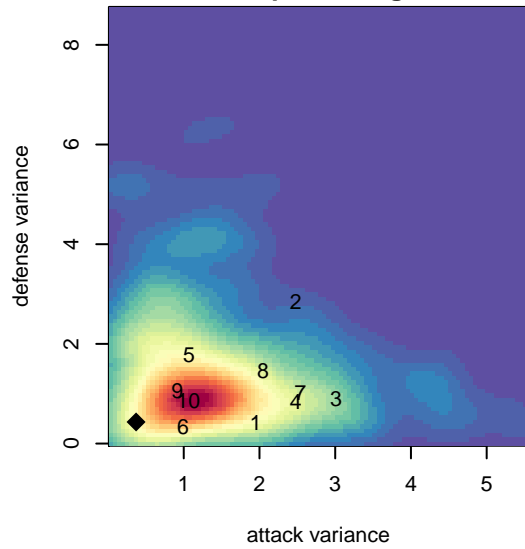

Seattle Celtic Orange G04

Seattle Celtic
 Seattle, WA
 G04 total strength=608
 attack=0.55 defense=0.48
 fall league = PSPL Copa 1 – West U14

alt names used:
 Seattle Celtic G04 Orange

Venues played:
 2017 PSPL Copa 1 – West U14

Seattle Celtic Orange G04
 Dots are actual minus expected GF (blue circles) and GA (red triangles).
 Blue line is smoothed change in attack strength. Red is smoothed change in defense strength.

**attack and defense variance (black dot)
relative to other teams
and top 10 in region**